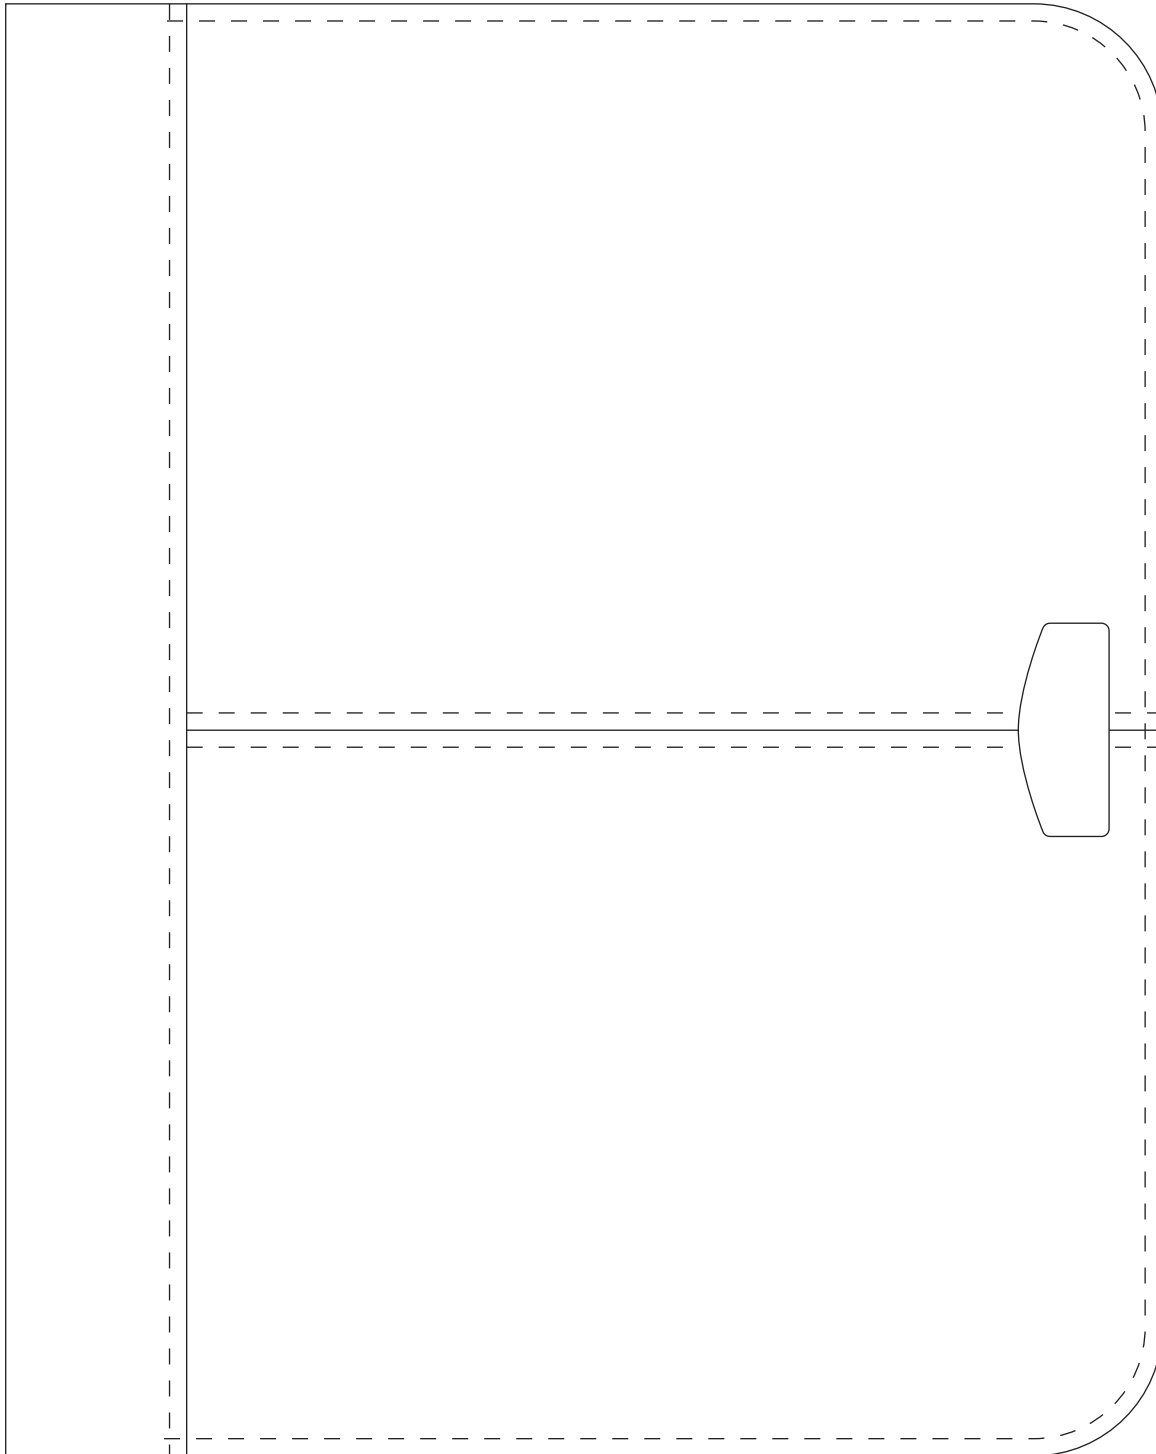

Shown at 60% Actual Size

Decoration Area: Cover: 30mm H x 80mm W PAD Cover: 60mm Circle PAD Cover: 120mm H x 160mm W SCR
 Cover: 40mm H x 80mm W HS

| | |
|--|---|
| <p>D882 Essex A4 Pad Cover</p> | <p><i>Please print out, check and return ASAP. We require a signed art approval before proceeding with any order</i></p> |
| <p>Account Exec:</p> <p>File Name:</p> <p>Actual Print Size:</p> <p>Print Colours:</p> | <p>Name: _____</p> <p>Company: _____</p> <p>Signature: _____</p> <p>Date: _____</p> <p style="text-align: right;"> <input type="checkbox"/> Approved <input type="checkbox"/> Alterations as Marked </p> |