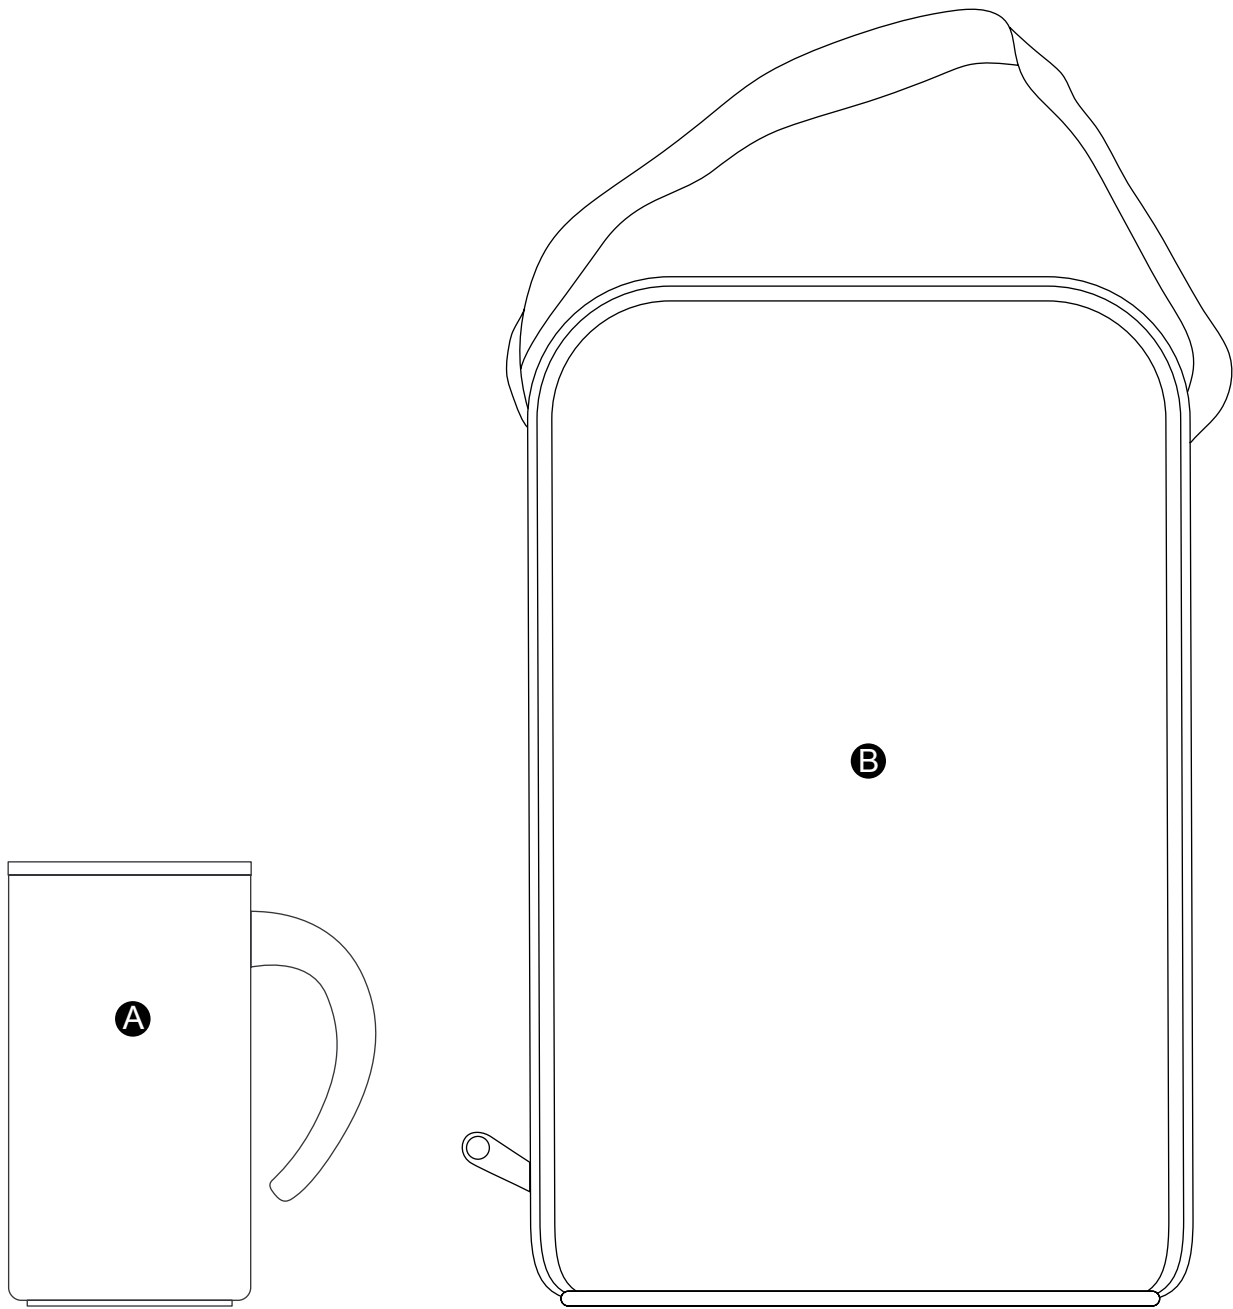

Shown at 50% Actual Size

Maximum Print Area(s): A - PAD, LEN 30 x 30mm w B - TFR 110 x 110mm w FLASK - See D786 (without Pouch)

D788 Travlemate Twin Mug Set

*Please print out, check and return ASAP.
We require a signed art approval before proceeding with any order.*