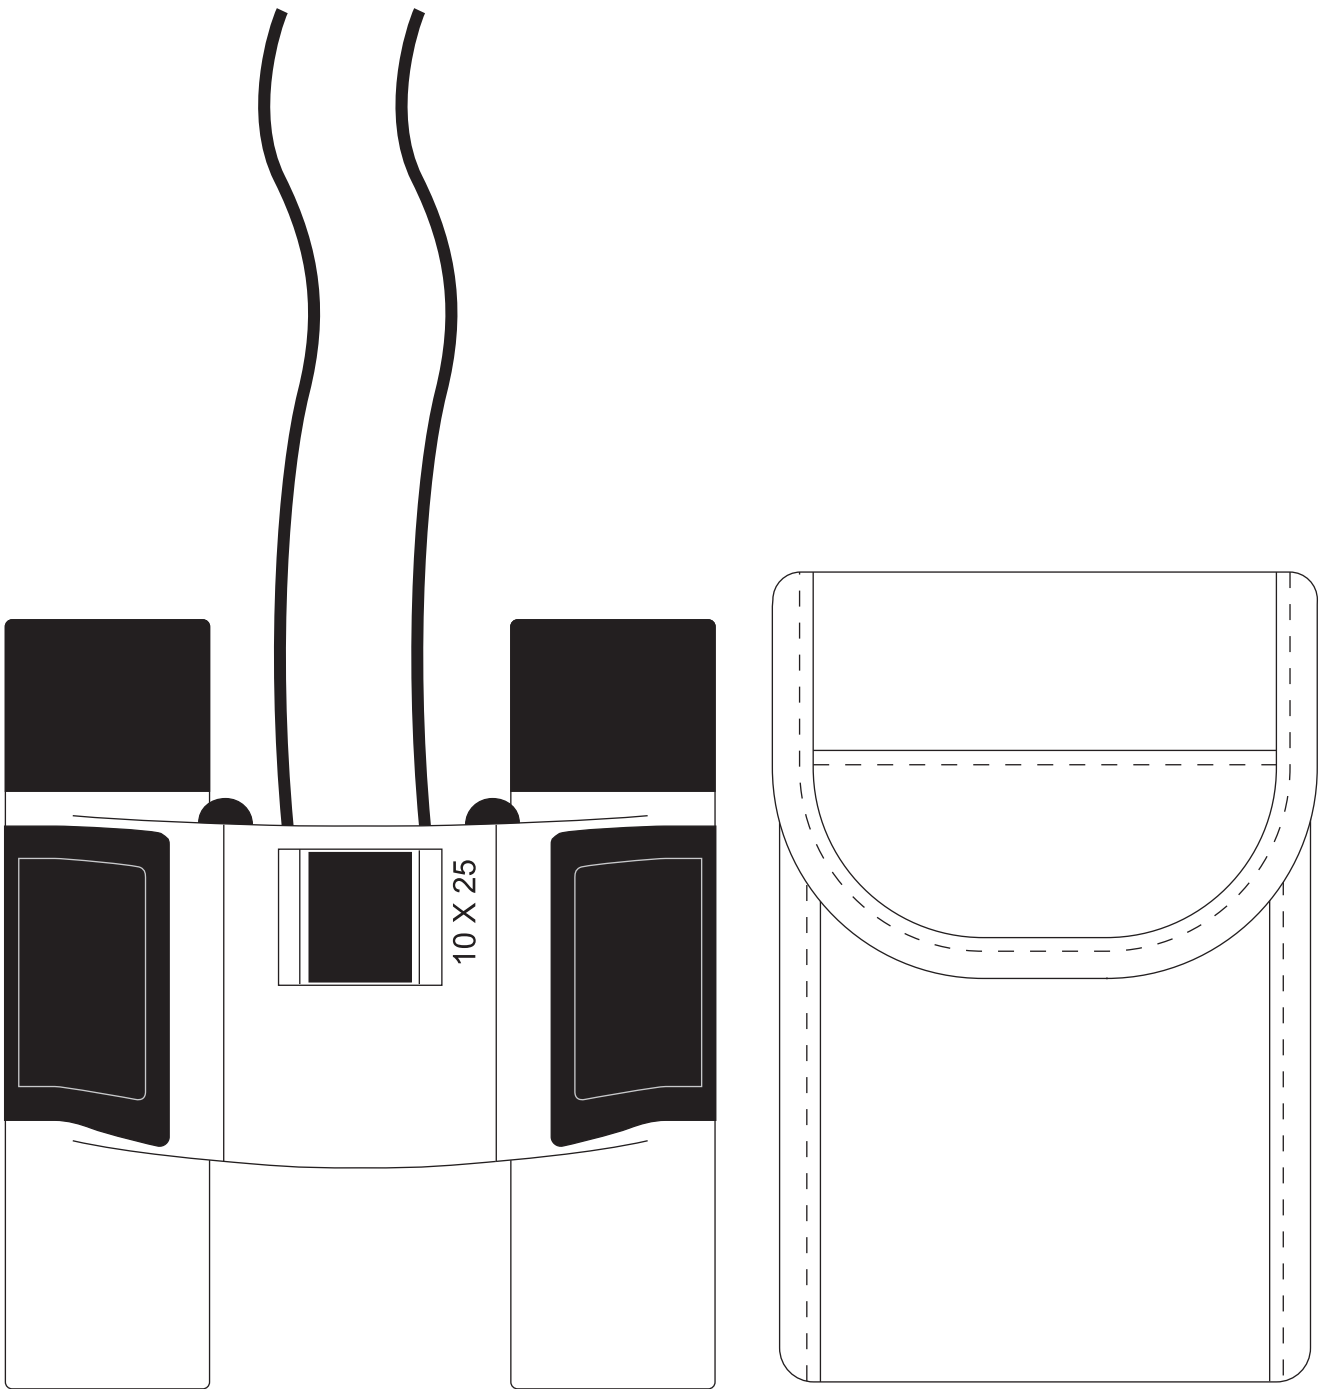

Shown at 90% Actual Size

Decoration Area: Binoculars: 14mm H x 30mm W PAD Pouch Flap: 14mm H x 30mm W PAD
 Pouch Front: 35mm H x 35mm W DIG

<p>D784 Vantage Professional Binoculars</p>	<p><i>Please print out, check and return ASAP. We require a signed art approval before proceeding with any order</i></p>
<p>Account Exec:</p> <p>File Name:</p> <p>Actual Print Size:</p> <p>Print Colours:</p>	<p>Name: _____</p> <p>Company: _____</p> <p>Signature: _____</p> <p>Date: _____</p> <p style="text-align: right;"> <input type="checkbox"/> Approved <input type="checkbox"/> Alterations as Marked </p>