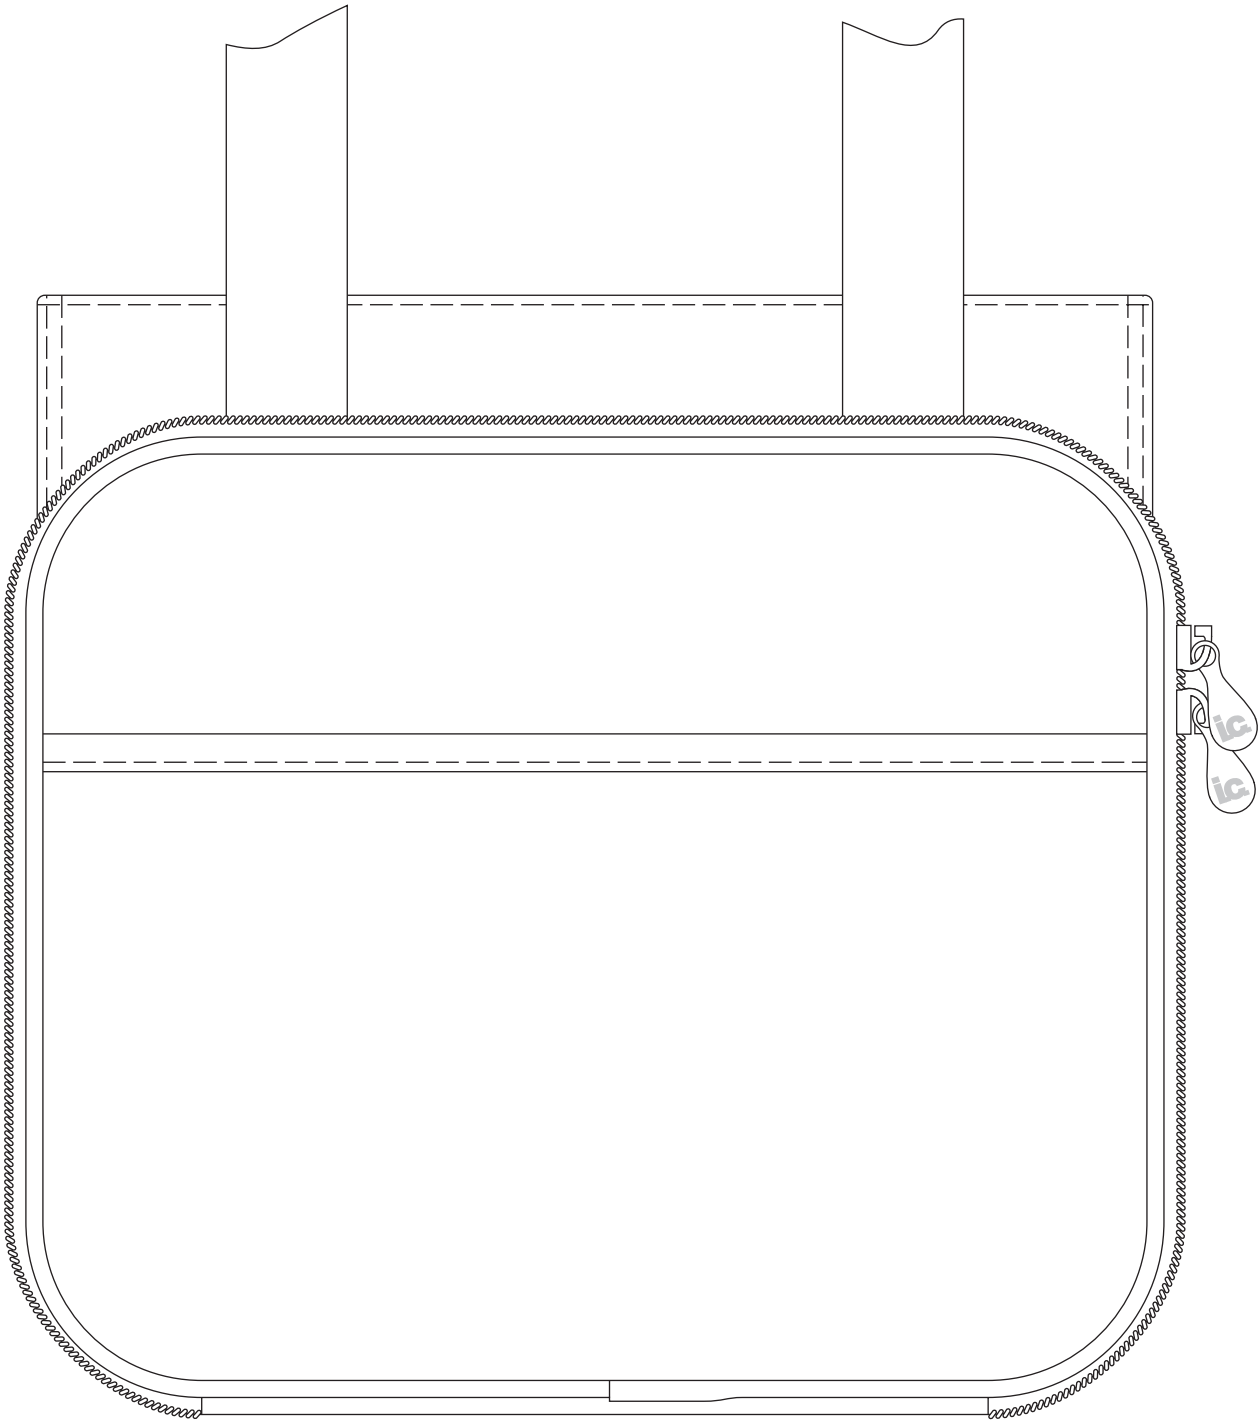

Shown at 50% Actual Size

Decoration Area: Pocket: 80mm H x 160mm W TFR

D611

Daytrekker Wine and Cheese Bag

Please print out, check and return ASAP.

We require a signed art approval before proceeding with any order