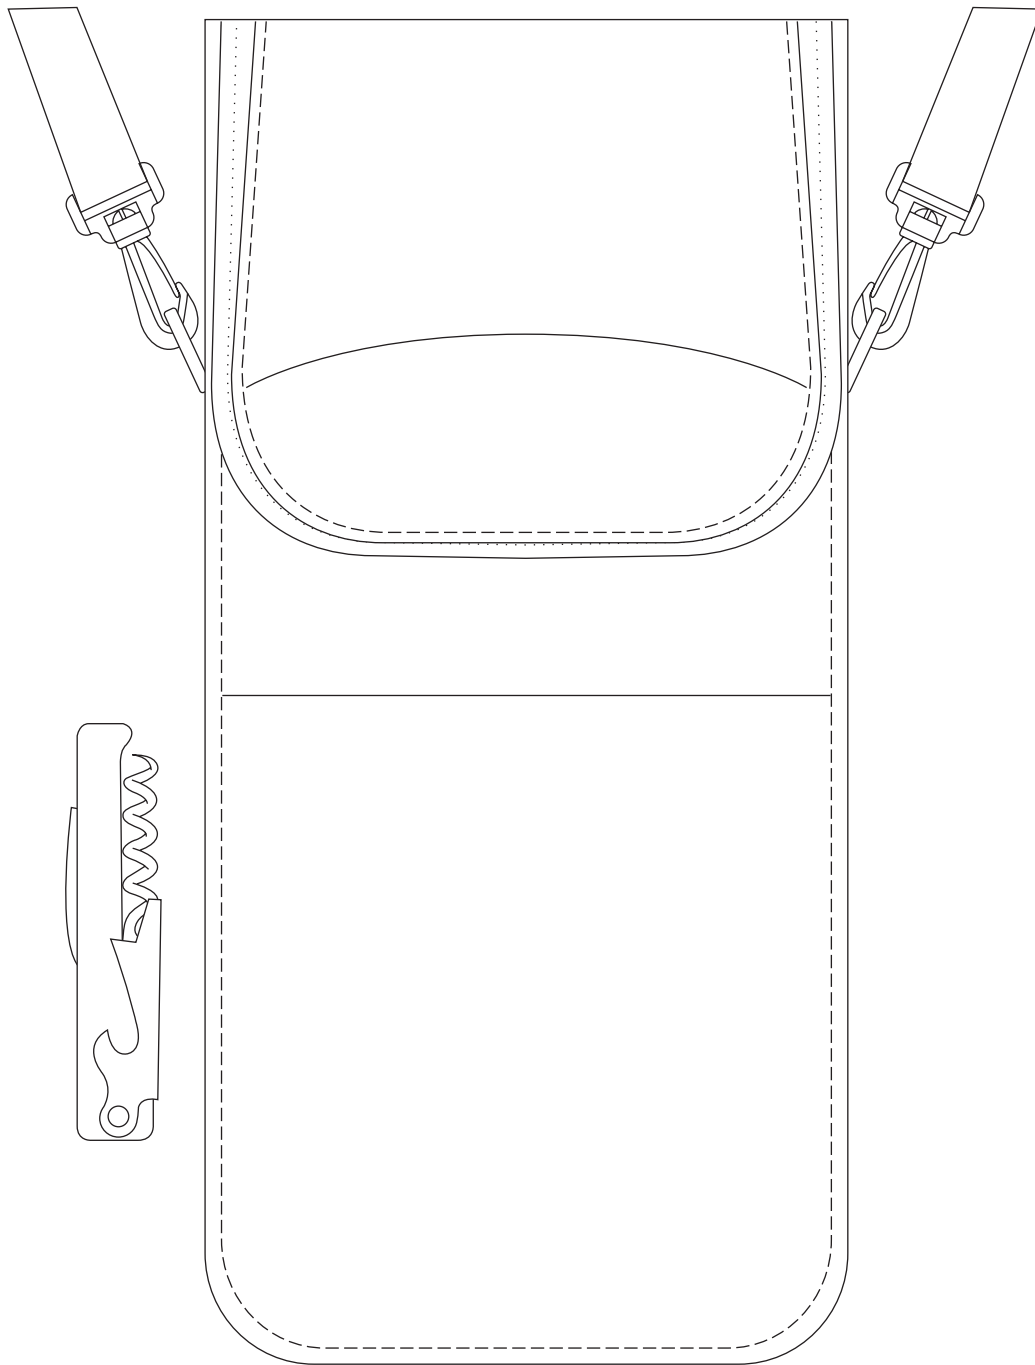

Shown at 50% Actual Size

Decoration Area: PVC Patch: 20mm H x 60mm W PAD PVC Patch: 25mm H x 80mm SCR Front Pocket: 80mm H x 100mm W TFR Front Pocket: 80mm H x 100mm W DIG

D602

Oslo 2 Bottle Cooler Bag & Waiters Tool