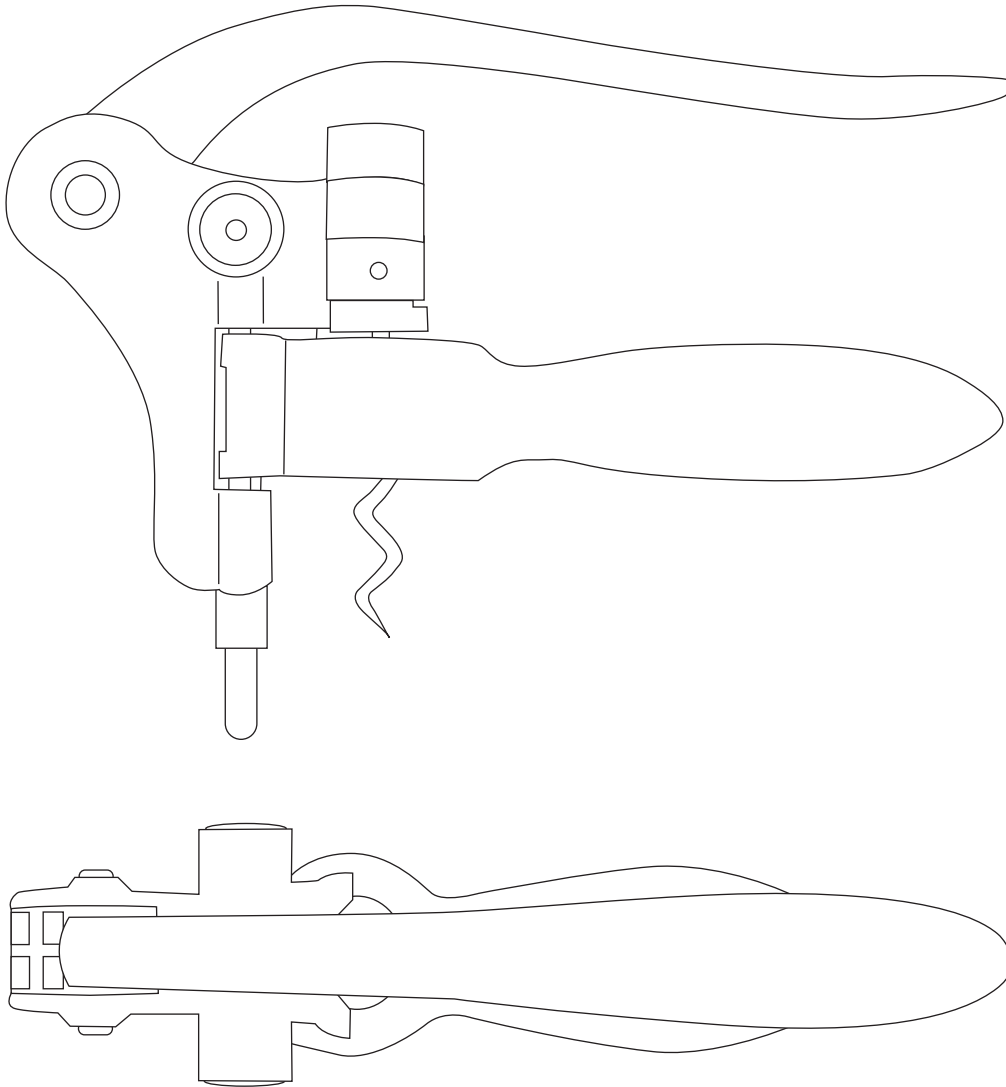

Shown at 70% Actual Size

Decoration Area: Handle Arms: 8mm H x 35mm W PAD, LEN Handle Hub: 16mm H x 16mm W PAD, LEN
 Lever: 12mm H x 53mm W PAD, LEN Silver plaque: 24mm H x 30mm W PAD, LEN

<p>D559 Sherwood Deluxe Cork Pull Set</p>	<p><i>Please print out, check and return ASAP. We require a signed art approval before proceeding with any order</i></p>
<p>Account Exec:</p> <p>File Name:</p> <p>Actual Print Size:</p> <p>Print Colours:</p>	<p>Name: _____</p> <p>Company: _____</p> <p>Signature: _____</p> <p>Date: _____</p> <p style="text-align: right;"> <input type="checkbox"/> Approved <input type="checkbox"/> Alterations as Marked </p>