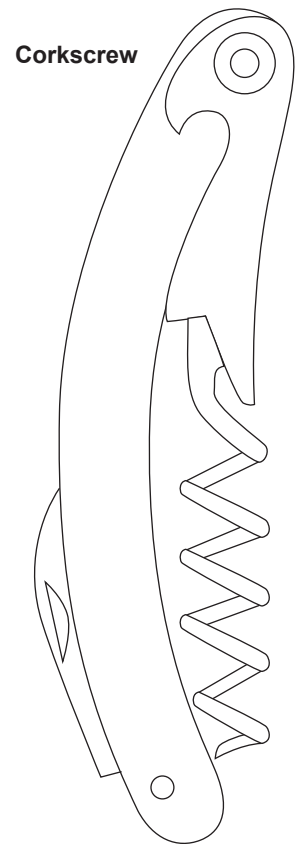

Box Top

Corkscrew

Stopper Top

Decoration Area: Opener: 7mm H x 52mm W PAD, LEN, LEB Stopper (on top): 15mm Circle PAD
 Box Lid: 25mm H x 50mm W PAD Box Lid: 30mm H x 30mm W LEN

<p>D557 Deluxe Wine Corkscrew Stopper Gift Set</p>	<p><i>Please print out, check and return ASAP. We require a signed art approval before proceeding with any order</i></p>
<p>Account Exec:</p> <p>File Name:</p> <p>Actual Print Size:</p> <p>Print Colours:</p>	<p>Name: _____</p> <p>Company: _____</p> <p>Signature: _____</p> <p>Date: _____</p> <p style="text-align: right;"> <input type="checkbox"/> Approved <input type="checkbox"/> Alterations as Marked </p>