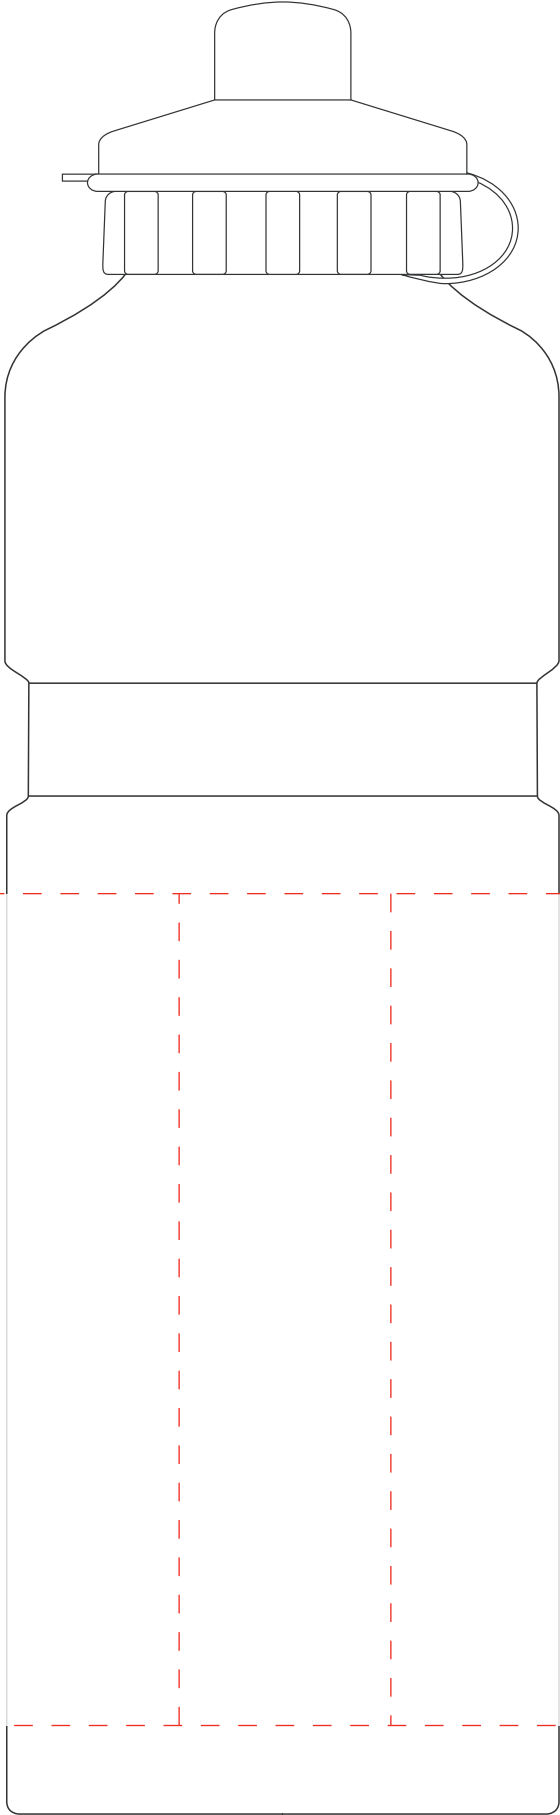

BOTTLE

POUCH
BELOW ZIP

POUCH
OPPOSITE ZIP

Decoration Area: Bottle: 35mm H x 35mm W PAD Bottle: 30mm H x 30mm W LEN/LEB(Silver)
 Pouch: 50mm H x 50mm W TFR, DIG Bottle: 110mm H x 200mm W WRAP

D530

Tour Aluminium Drink Bottle

*Please print out, check and return ASAP.
 We require a signed art approval before proceeding with any order*

Account Exec: _____

File Name: _____

Actual Print Size: _____

Print Colours: _____

Name: _____

Company: _____

Signature: _____

Date: _____

Approved

Alterations as Marked

Shown at 100% Actual Size

Center Line for Facing Logos