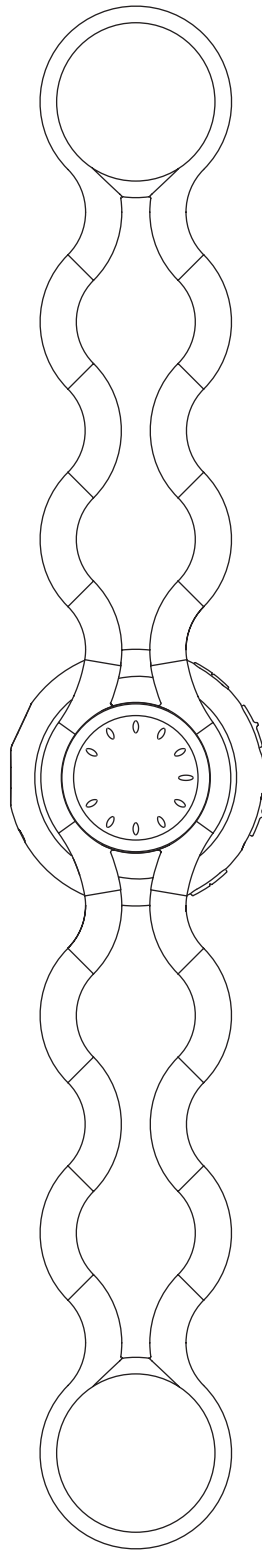

Shown at 40% Actual Size

Decoration Area: Back of speakers: 15mm Circle PAD

D461

Tangle - Speaker with FM Radio

Please print out, check and return ASAP.

We require a signed art approval before proceeding with any order

Account Exec:

Name: _____

File Name:

Company: _____

Actual Print Size:

Signature: _____

Print Colours:

Date: _____