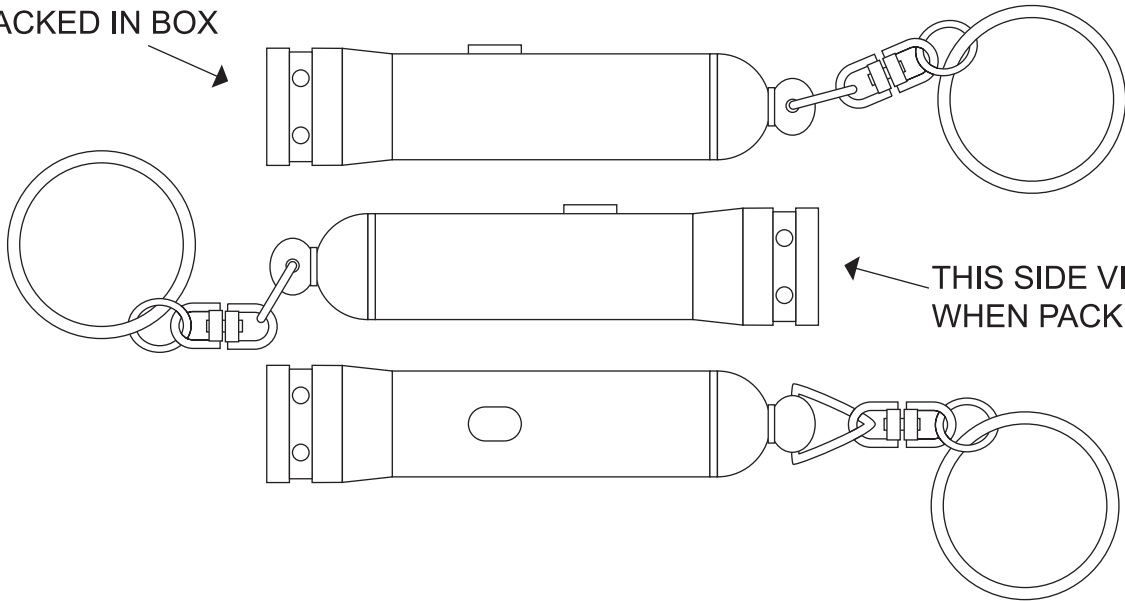

THIS SIDE **NOT** VISIBLE  
WHEN PACKED IN BOX

Box Lid

Decoration Area: Torch: 8mm H x 35mm W PAD, LEN, LEB    Box lid: 20mm H x 50mm W PAD, LEB

**D258**

**LED Keyring Torch**

*Please print out, check and return ASAP.  
We require a signed art approval before proceeding with any order*